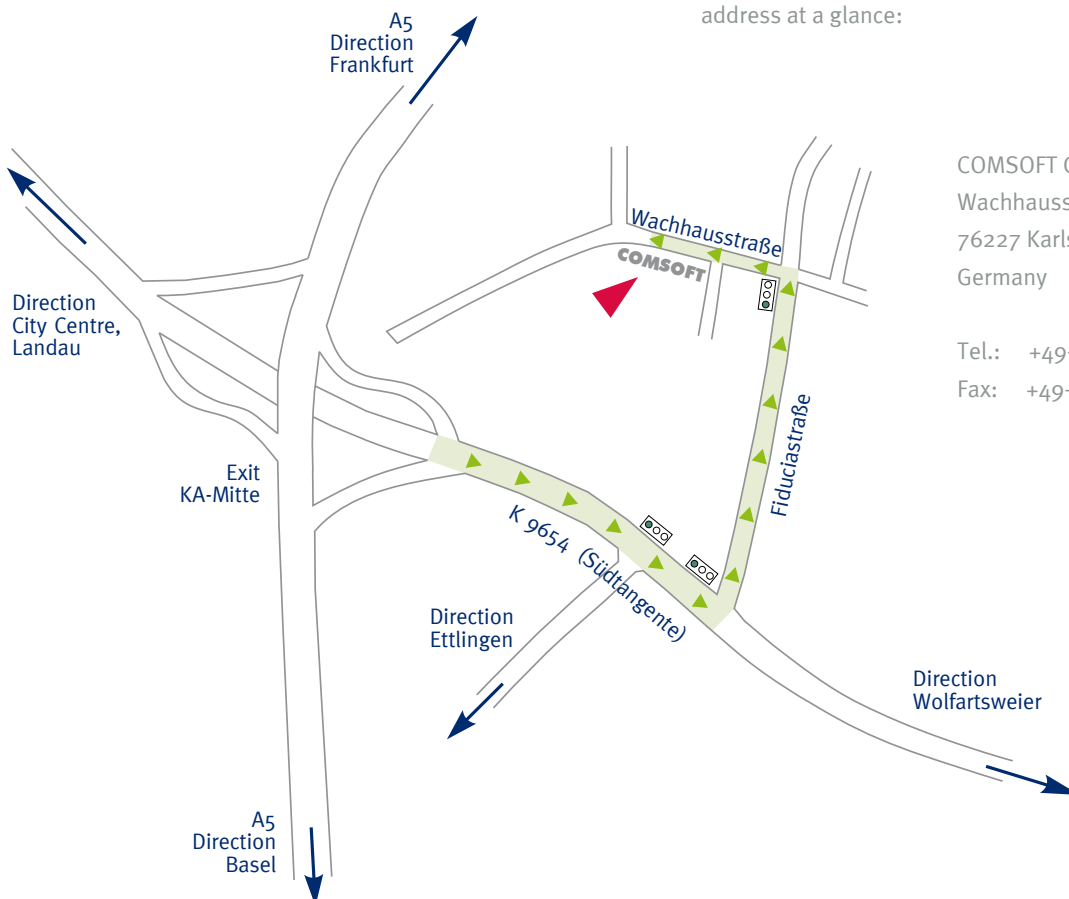

HOW TO FIND US

Approaching Karlsruhe via motorway "A5", please leave the motorway at exit "Karlsruhe Mitte".

Directly after having left the motorway, follow the lane leading to "Wolfartsweier" which gets you to another local motorway called "Südtangente".

Stay on the left-hand lane. At the second traffic light, after approximately 500 meters, turn left into "Fiduciastraße".

At the next traffic light (500 meters) turn left again into "Wachhausstraße". Our company building is located 100 meters from the traffic lights on the left hand side.

We look forward to seeing you. Here is our complete address at a glance: